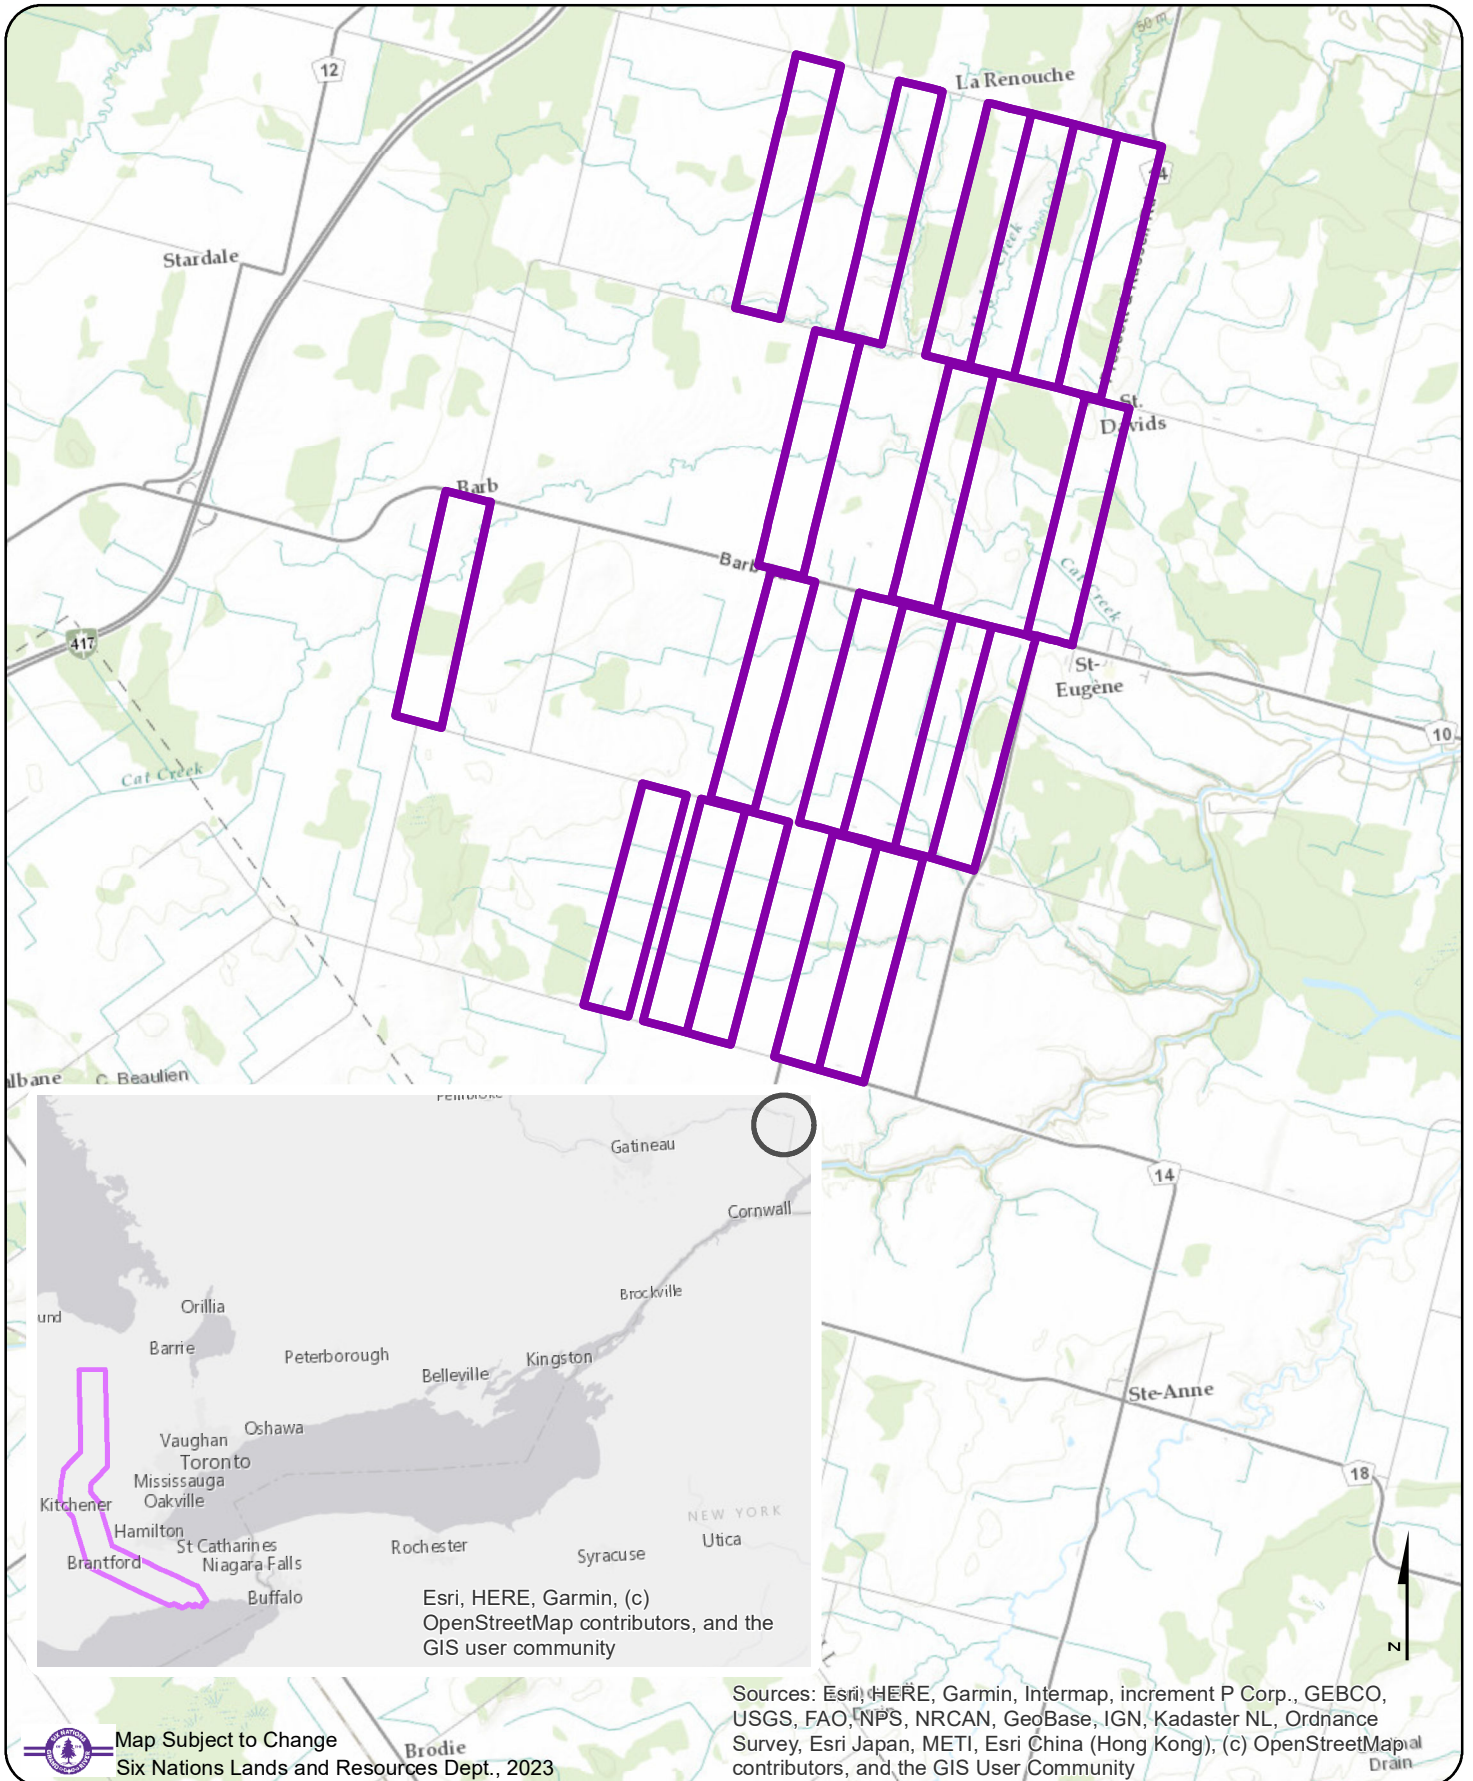

3. East Hawkesbury Township, Prescott & Russell County - 4,000 acres (approx.)

Filed: October 18, 1984 (VALIDATED)

(Outside of the Haldimand Tract)

Esri, HERE, Garmin, (c)
OpenStreetMap contributors, and the
GIS user community

Sources: Esri, HERE, Garmin, Intermap, increment P Corp., GEBCO, USGS, FAO, NPS, NRCAN, GeoBase, IGN, Kadaster NL, Ordnance Survey, Esri Japan, METI, Esri China (Hong Kong), (c) OpenStreetMap contributors, and the GIS User Community

Map Subject to Change
Six Nations Lands and Resources Dept., 2023